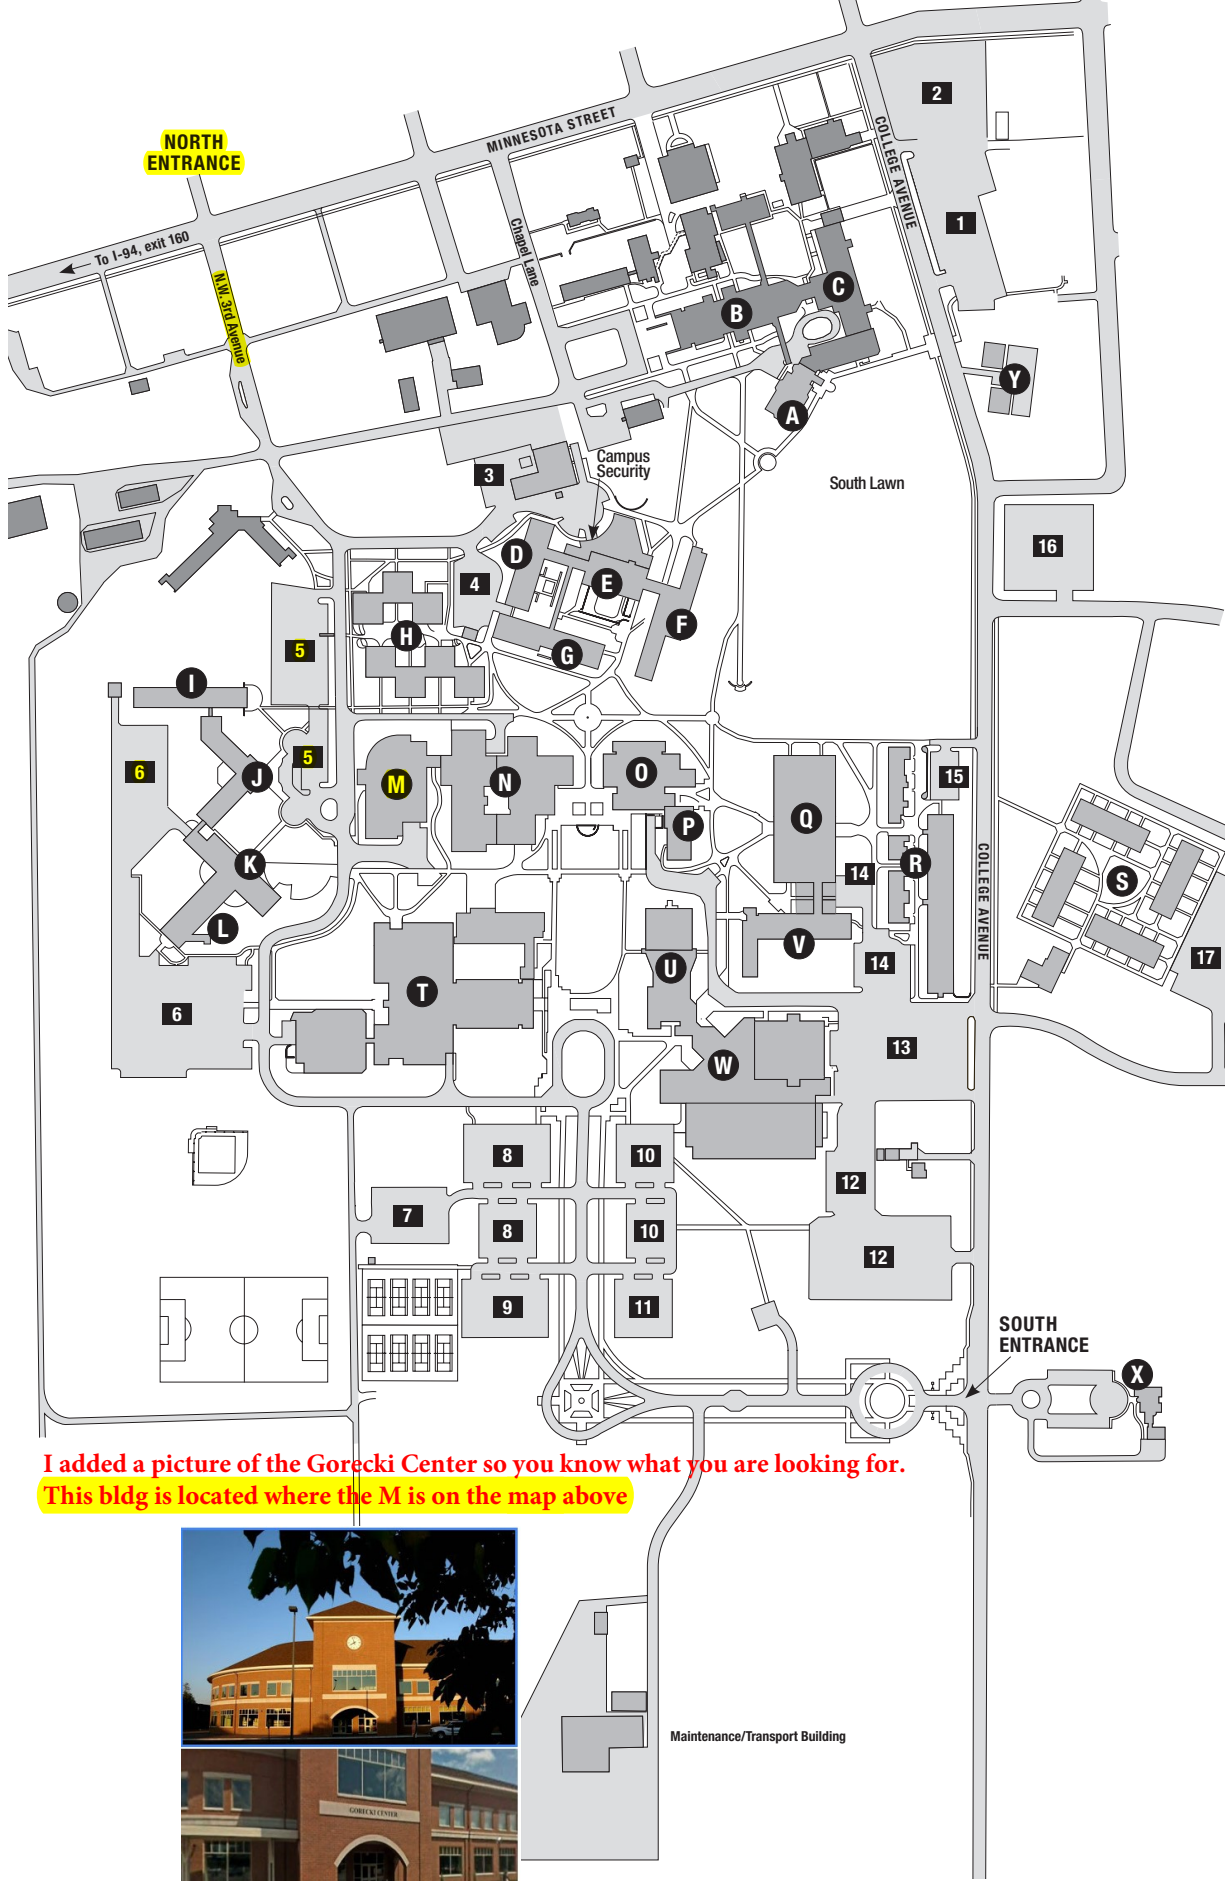

The yellow shaded areas are where you will want to be.

Depending on the direction you will turn on to NW 3rd Ave and follow that road to the Gorecki Center (M). Parking is directly across the street, lots 5 or 6. Call 320.333.4366 if you can't find it. (this is Pete Eigen's phone) **See a picture of the bldg at the bottom of map.**

Campus Guide

Admission Office
Main Building 111

- A Main Building**
Teresa Reception Center, South Lawn
- B Sacred Heart Chapel** (Monastery)
- C Main Convent** (Monastery)
- D Regina Hall**
- E Mary Hall Commons**
Bookstore, Information Desk, Student Mail Boxes, Campus Security
- F Aurora Hall**
- G Corona Hall**
- H West Apartments**
Dominica, Gable, Girgen, Schumacher, Smith, Sohler, Westkaemper
- I Brian Hall**
- J Margretta Hall**
- K Lottie & Frank J. Ardolf Jr. Hall**
- L Health Center**
- M Gorecki Center**
- N Clemens Library**
- O Ardolf Science Center**
- P Academic Services Building**
- Q Henrita Academic Building**
- R East Apartments**
Luetmer, McDonald, Wirth, Zierden
- S Centennial Commons Townhomes**
Townhomes: Kapsner, Olheiser, Wagner and Wedl; Centennial Commons
- T Benedicta Arts Center**
Colman Theater, Escher Auditorium, Gallery Lounge, Gorecki Family Theater, Gorecki Gallery, Sandra & Steven's Courtyard Garden
- U Murray Hall & Pool**
- V Richarda Hall**
- W Haehn Campus Center**
Claire Lynch Hall, Clemens Field House, Alumnae Hall, McGlynn's, O'Connell's
- X Renner House**
The President's Residence
- Y College Avenue Apartments**

PARKING

- Guests:** Lots 1, 5, 6, 8, 10, 12, 16
- Student Parking:** Lots 2, 4, 6, 7, 9, 11, 12, 13, 15, 16, 17
- Employees:** Lots 1, 3, 8, 10, 12, 14, 16

I added a picture of the Gorecki Center so you know what you are looking for. This bldg is located where the M is on the map above