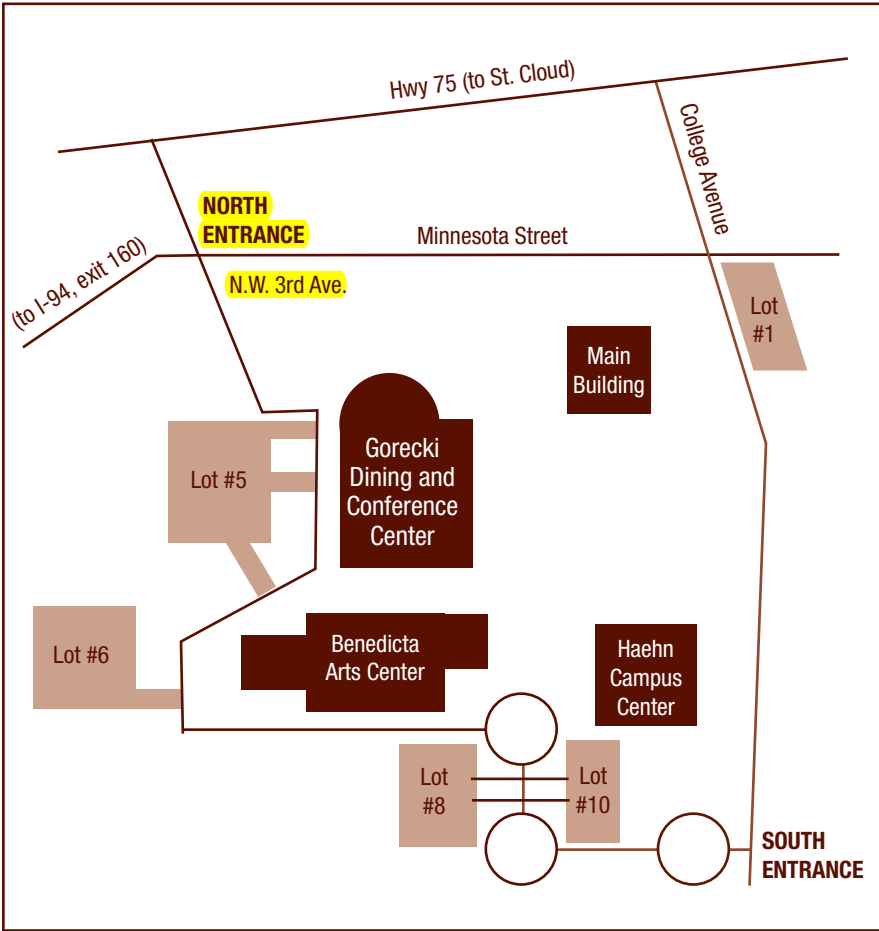

COLLEGE OF SAINT BENEDICT

Parking is across the street from the Gorecki Center, lots 5 or 6

Parking can get full, please arrive early in case you have to take time to find a spot

COLLEGE OF
Saint Benedict

37 South College Avenue
St. Joseph, Minnesota 56374

320-363-5868

WWW.CSBSJU.EDU